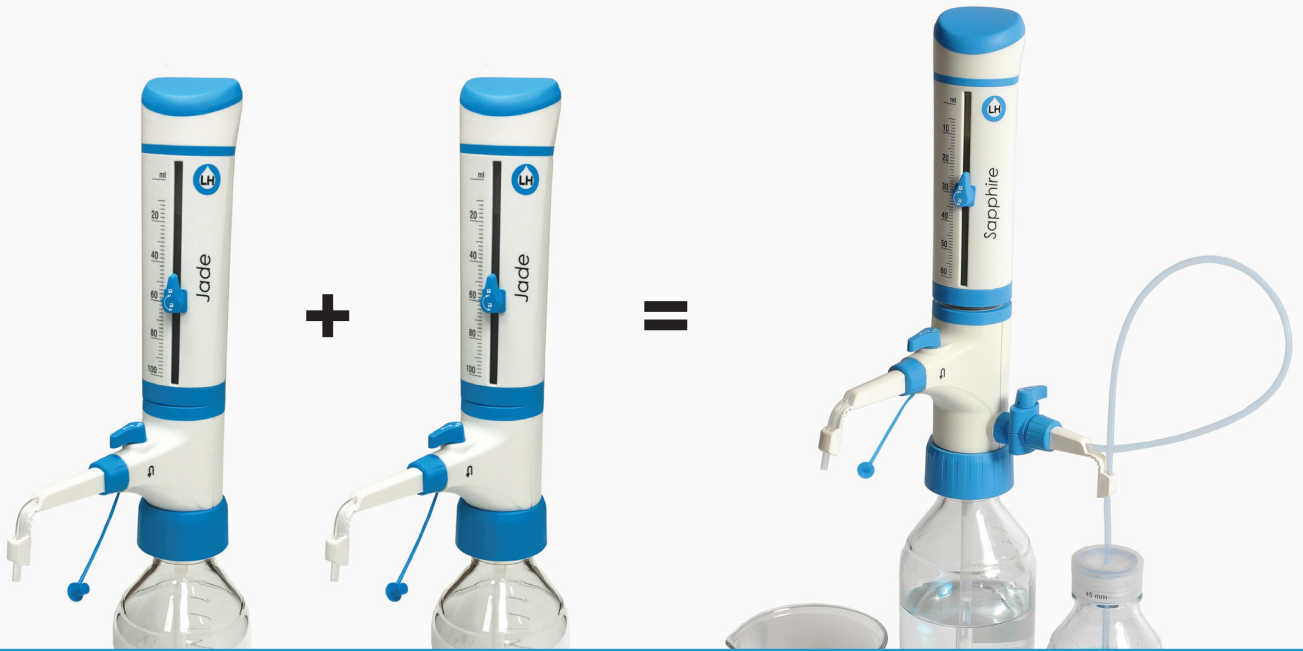

If we like this **bottle top dispenser** so much, why are we giving it away for **FREE**?

Buy any Two **Jade** Single Bottle Top Dispensers and get One **Sapphire** Dual-Inlet Bottle Top Dispenser **FREE**

The Sapphire is the first bottle top dispenser with dual-inlet technology. Now you can experience all the benefits of this \$489 dispenser **risk-free**. We're confident that the dual-inlet design will open new possibilities in your lab.