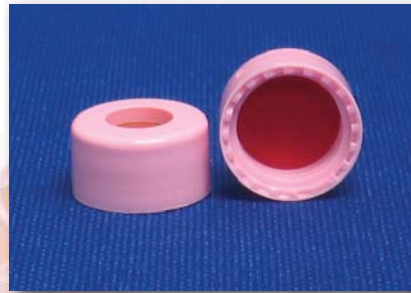

Fox Scientific, Inc.

8221 East FM 917 • Alvarado, TX 76009
Phone: (800)369-5524 • Fax: (817)783-3571
sales@foxscientific.com • www.foxscientific.com

9mm R.A.M.™ Pink Closures

Catalog No.	Description	Case
5394F-09PK	9mm R.A.M.™ <i>Smooth Pink</i> Cap, PTFE/Butyl Rubber lined	1000
5395F-09PK	9mm R.A.M.™ <i>Smooth Pink</i> Cap, PTFE/Silicone lined	1000
53951F-09PK	9mm R.A.M.™ <i>Smooth Pink</i> Cap, Bonded PTFE/Silicone lined	1000
5396F-09PK	9mm R.A.M.™ <i>Smooth Pink</i> Cap, PTFE/Silicone/PTFE lined	1000
5397F-09PK	9mm R.A.M.™ <i>Smooth Pink</i> Cap, PTFE/Silicone with Slit lined	1000
53971F-09PK	9mm R.A.M.™ <i>Smooth Pink</i> Cap, Bonded PTFE/Silicone with Slit lined	1000

Catalog No.	Description	Case
5394-09FPK	9mm R.A.M.™ <i>Ribbed Pink</i> Cap, PTFE/Butyl Rubber lined	1000
5395-09FPK	9mm R.A.M.™ <i>Ribbed Pink</i> Cap, PTFE/Silicone lined	1000
53951-09FPK	9mm R.A.M.™ <i>Ribbed Pink</i> Cap, Bonded PTFE/Silicone lined	1000
5396-09FPK	9mm R.A.M.™ <i>Ribbed Pink</i> Cap, PTFE/Silicone/PTFE lined	1000
5397-09FPK	9mm R.A.M.™ <i>Ribbed Pink</i> Cap, PTFE/Silicone with Slit lined	1000
53971-09FPK	9mm R.A.M.™ <i>Ribbed Pink</i> Cap, Bonded PTFE/Silicone with Slit lined	1000